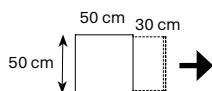

## Gotham side table

50 x 50 x h 55

12

0,23

50

58

design Leonardi\_Marinelli 2015

Optional: Caricabatteria wireless. / Optional: wireless battery charger.  
Optional: wireless charger. / Option: chargeur wireless.